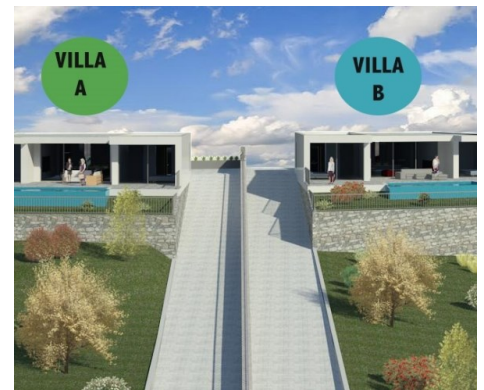

€ 365 000 | Ref. MPG13062019 | Calheta

3

0

✓

0 m2

✓

UNDER CONSTRUCTION DESIGNER VILLA ON ONE LEVEL WITH SEA VIEWS

VILLA B
DESIGNER SEA VIEW VILLA WITH BEAUTIFUL SEA VIEWS - GOOD LOCATION IN PRAZERES - CALHETA

Modern villa currently under construction with lovely sea views - quiet and tranquil residential area with newly constructed properties and roads - near shops and restaurants.

Villa sits on a beautiful sunny large plot of 1090m2.
Property will be delivered with high quality materials, finishings and modern features.
Reliable renowned builder with 5 year builder's guarantee
3 Bedrooms with built in cupboards